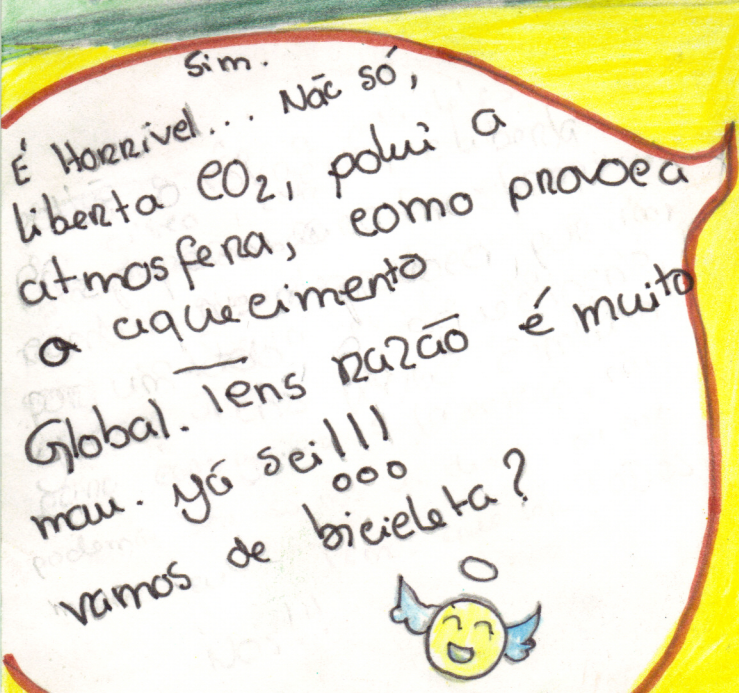

Sim. É horrível... Não só, liberta CO₂, polui a atmosfera, como provoca o aquecimento Global. Tens razão é muito mau. Já sei!!!
vamos de bicicleta?
😊